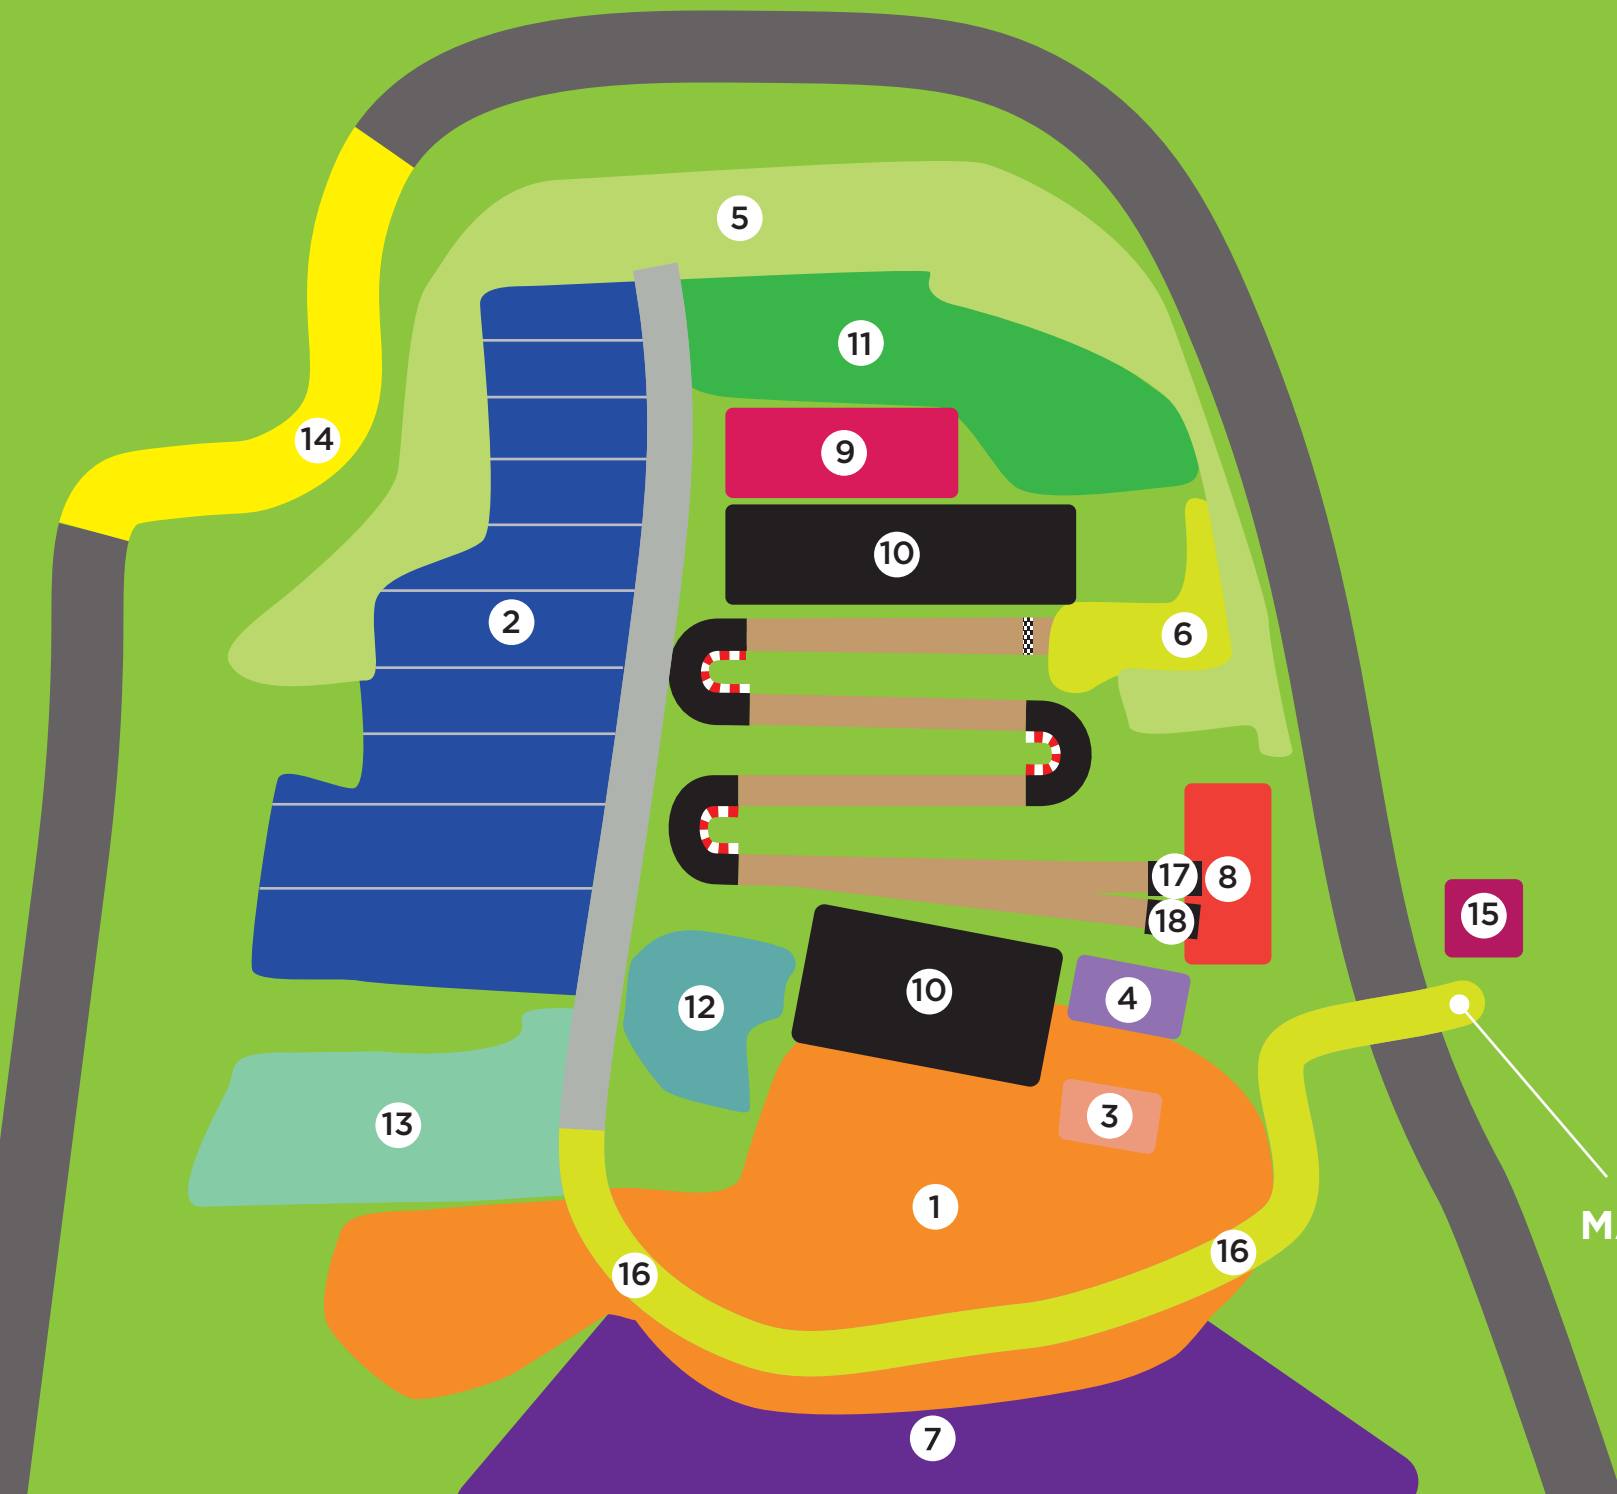

VENUE MAP

1. BMX Village
2. Team Area
3. Podium
4. Vip Area
5. Staging Area
6. Finish Area
7. Camping close to the track
8. Press Center
9. Catering Area
10. Grandstands
11. Dirt + pumptrack
12. The Wheels
13. RC Track
14. Warm-up Zone
15. Ticket Sale
16. Main Entrance
17. Start 5M
18. Start 8M

MAIN ENTRANCE
GATE 1